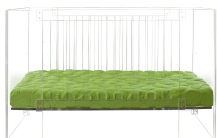

snow and clear acrylic with light platform

Vetro Changer

A perfect companion piece to the Vetro Crib, the Vetro Changer features either a peek-a-boo door with acrylic cutouts with a shelf, or all drawers. This modular design features a removable acrylic tray with compartments for changing supplies.

-
- item: 1010CA
- size: 44"L x 19"W x 34"H
- materials: recyclable and clear acrylic
- features:
- available in cabinet/drawers or all drawers
 - removable tray that fits a standard changing pad
 - drawers are stacked, but connected for stability
 - shelf inside cabinet
-

Pair it with:

Vetro Crib
S1000
Assembled
53.94"L x 29.57"W x 35"H

Vetro Rocker
S1020CA
Assembled
26"L x 40.2"W x 36.2"H